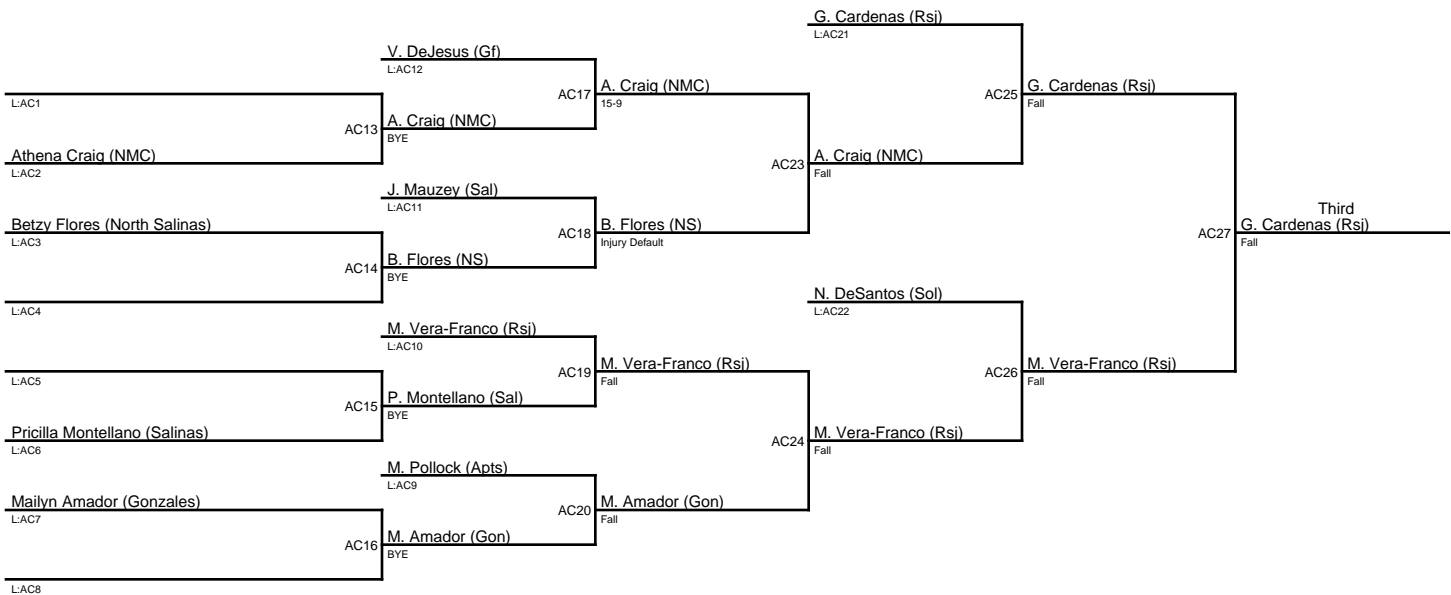

2024 Spartan Winter Crucible Girls / 110