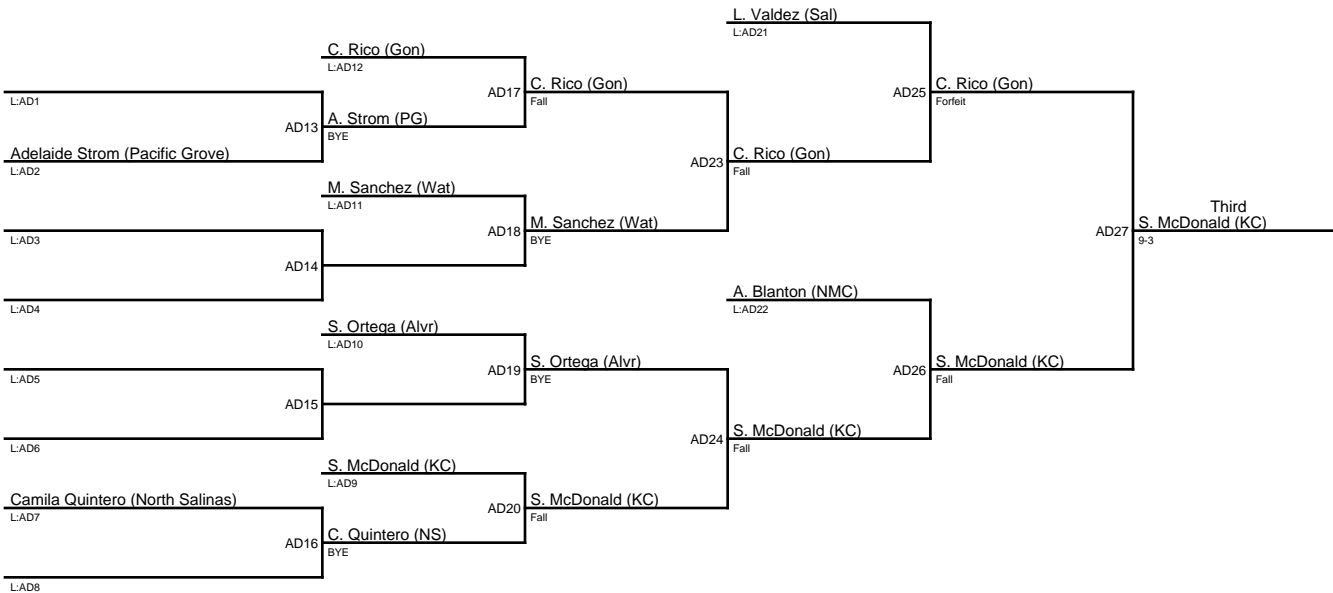

1. Tillia Perry (Mon)
2. Anabelle Lopez-Cano (Mon)
3. Shyrah McDonald (KC)
4. Clarissa Rico (Gon)

Anabelle Lopez-Cano (Monterey)

Adelaide Strom (Pacific Grove)

Sonia Ortega (Alvarez)

S. Ortega (Alvr)

L. Valdez (Sal)

Lola Valdez (Salinas)

Tillia Perry (Monterey)

T. Perry (Mon)

Magali Sanchez (Watsonville)

Camila Quintero (North Salinas)

Addison Blanton (NMC)

C. Rico (Gon)

Clarissa Rico (Gonzales)