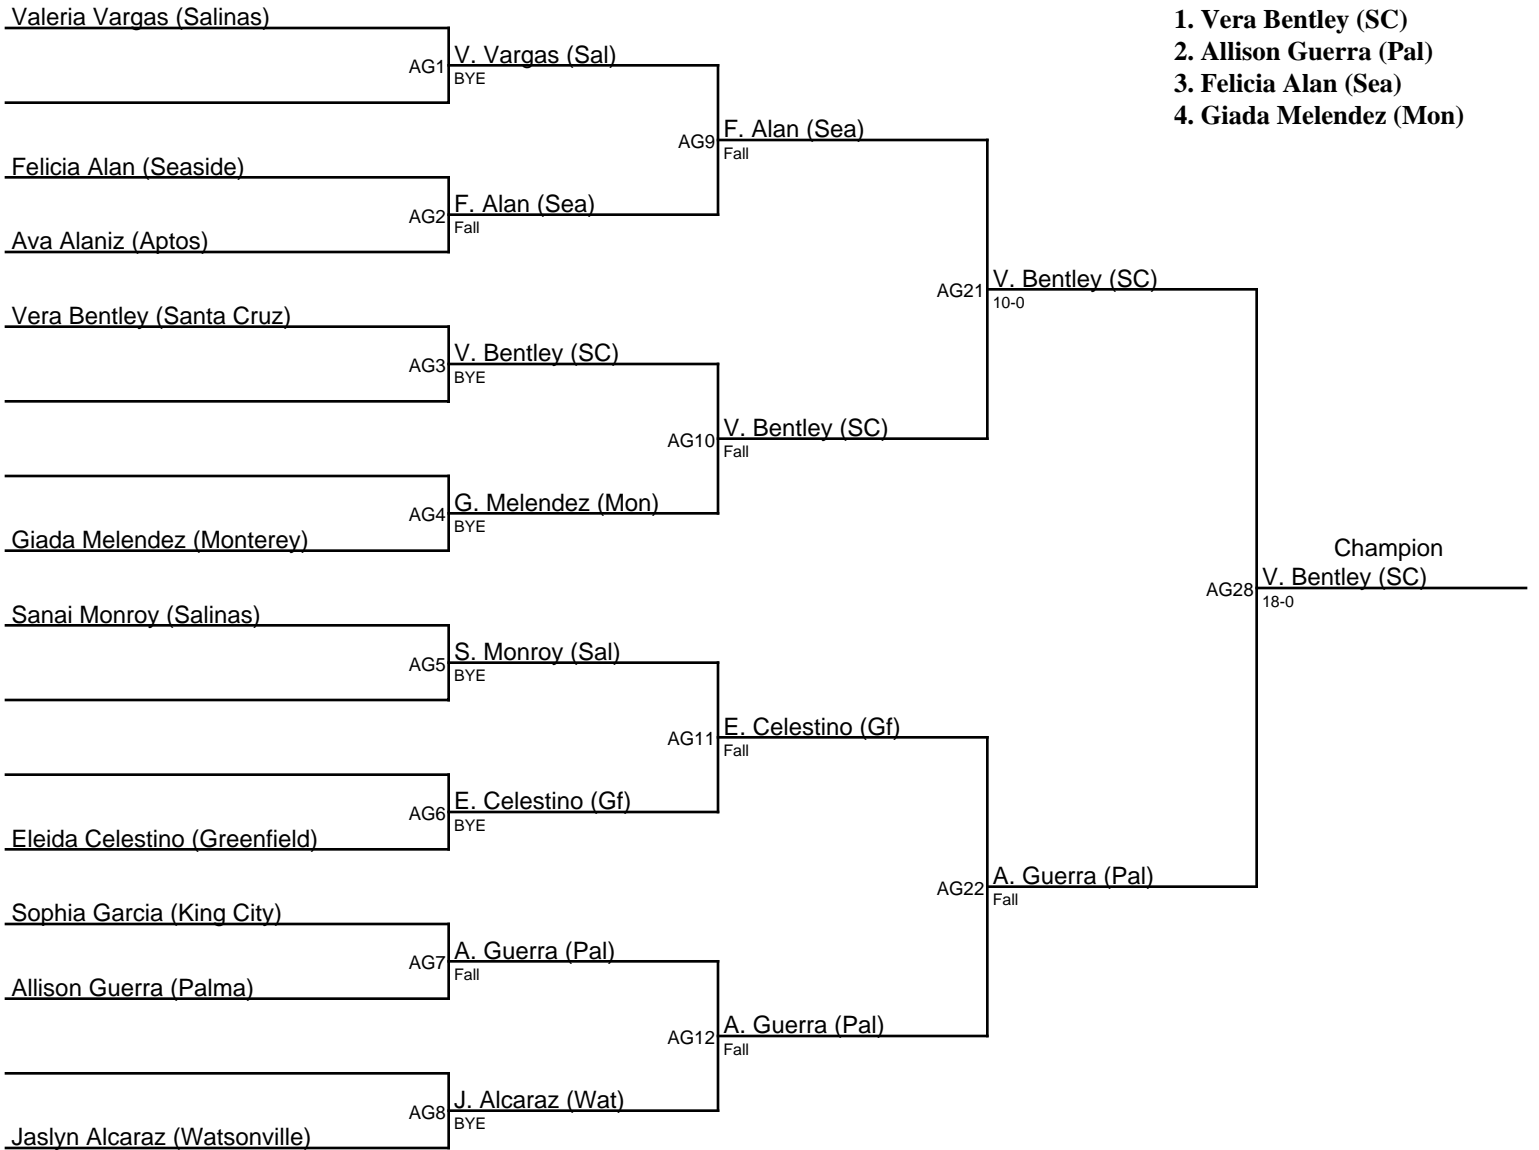

2024 Spartan Winter Crucible Girls / 130

1. Vera Bentley (SC)
2. Allison Guerra (Pal)
3. Felicia Alan (Sea)
4. Giada Melendez (Mon)