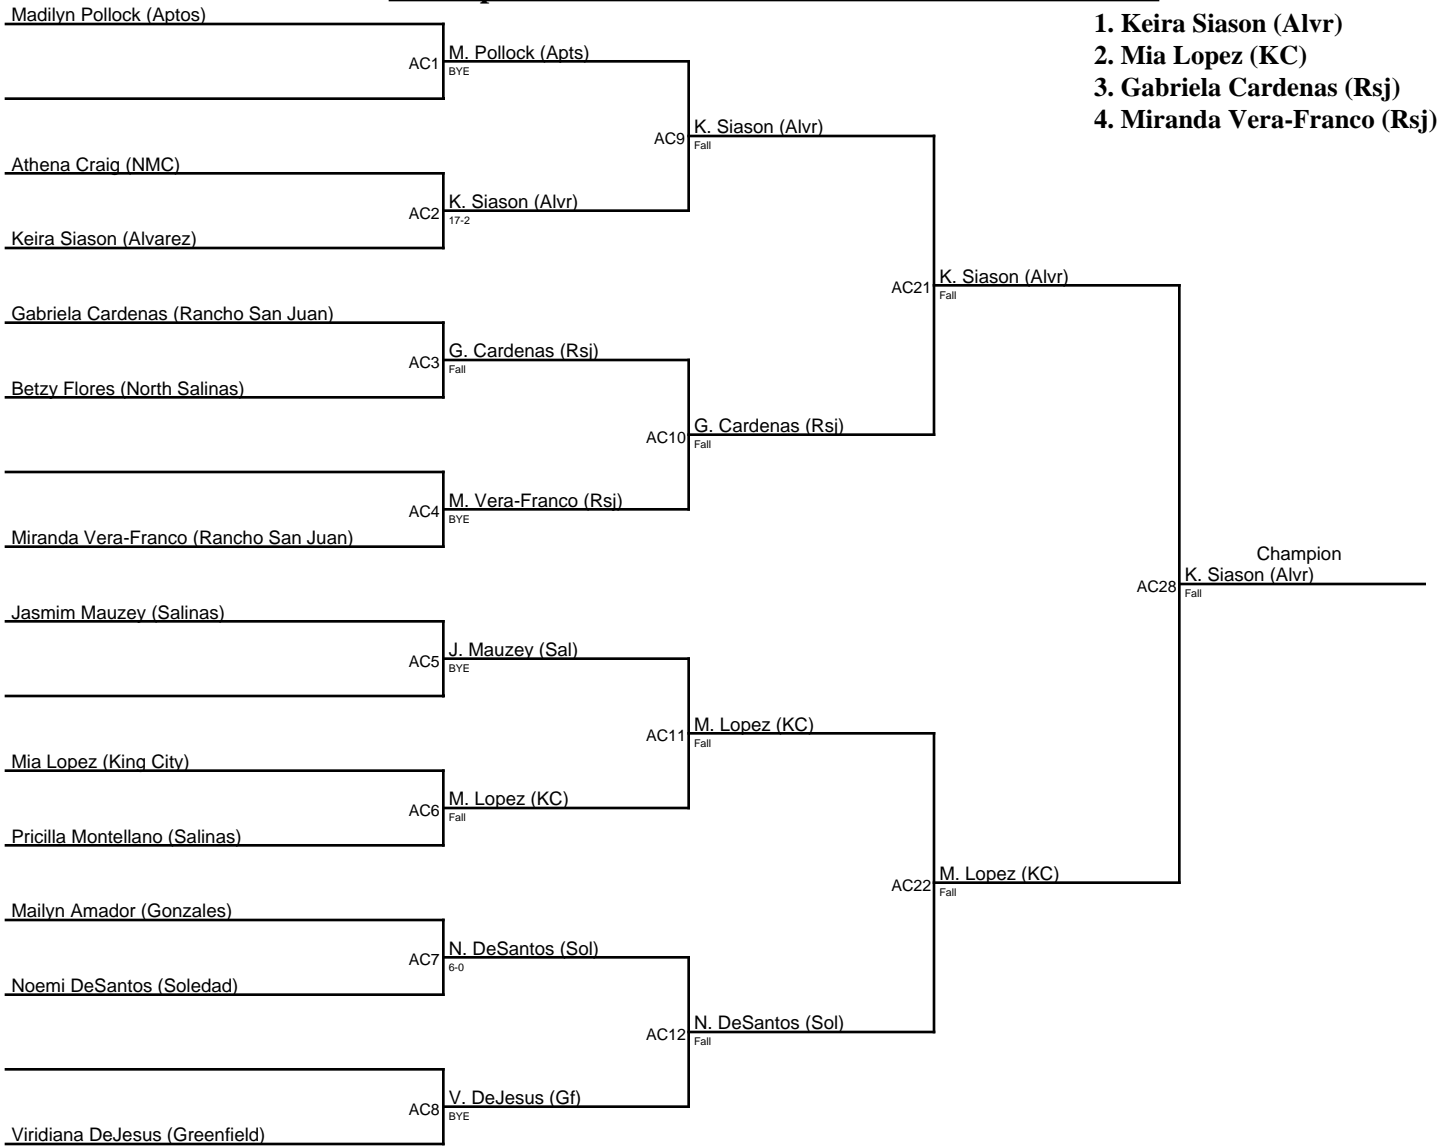

2024 Spartan Winter Crucible Girls / 110