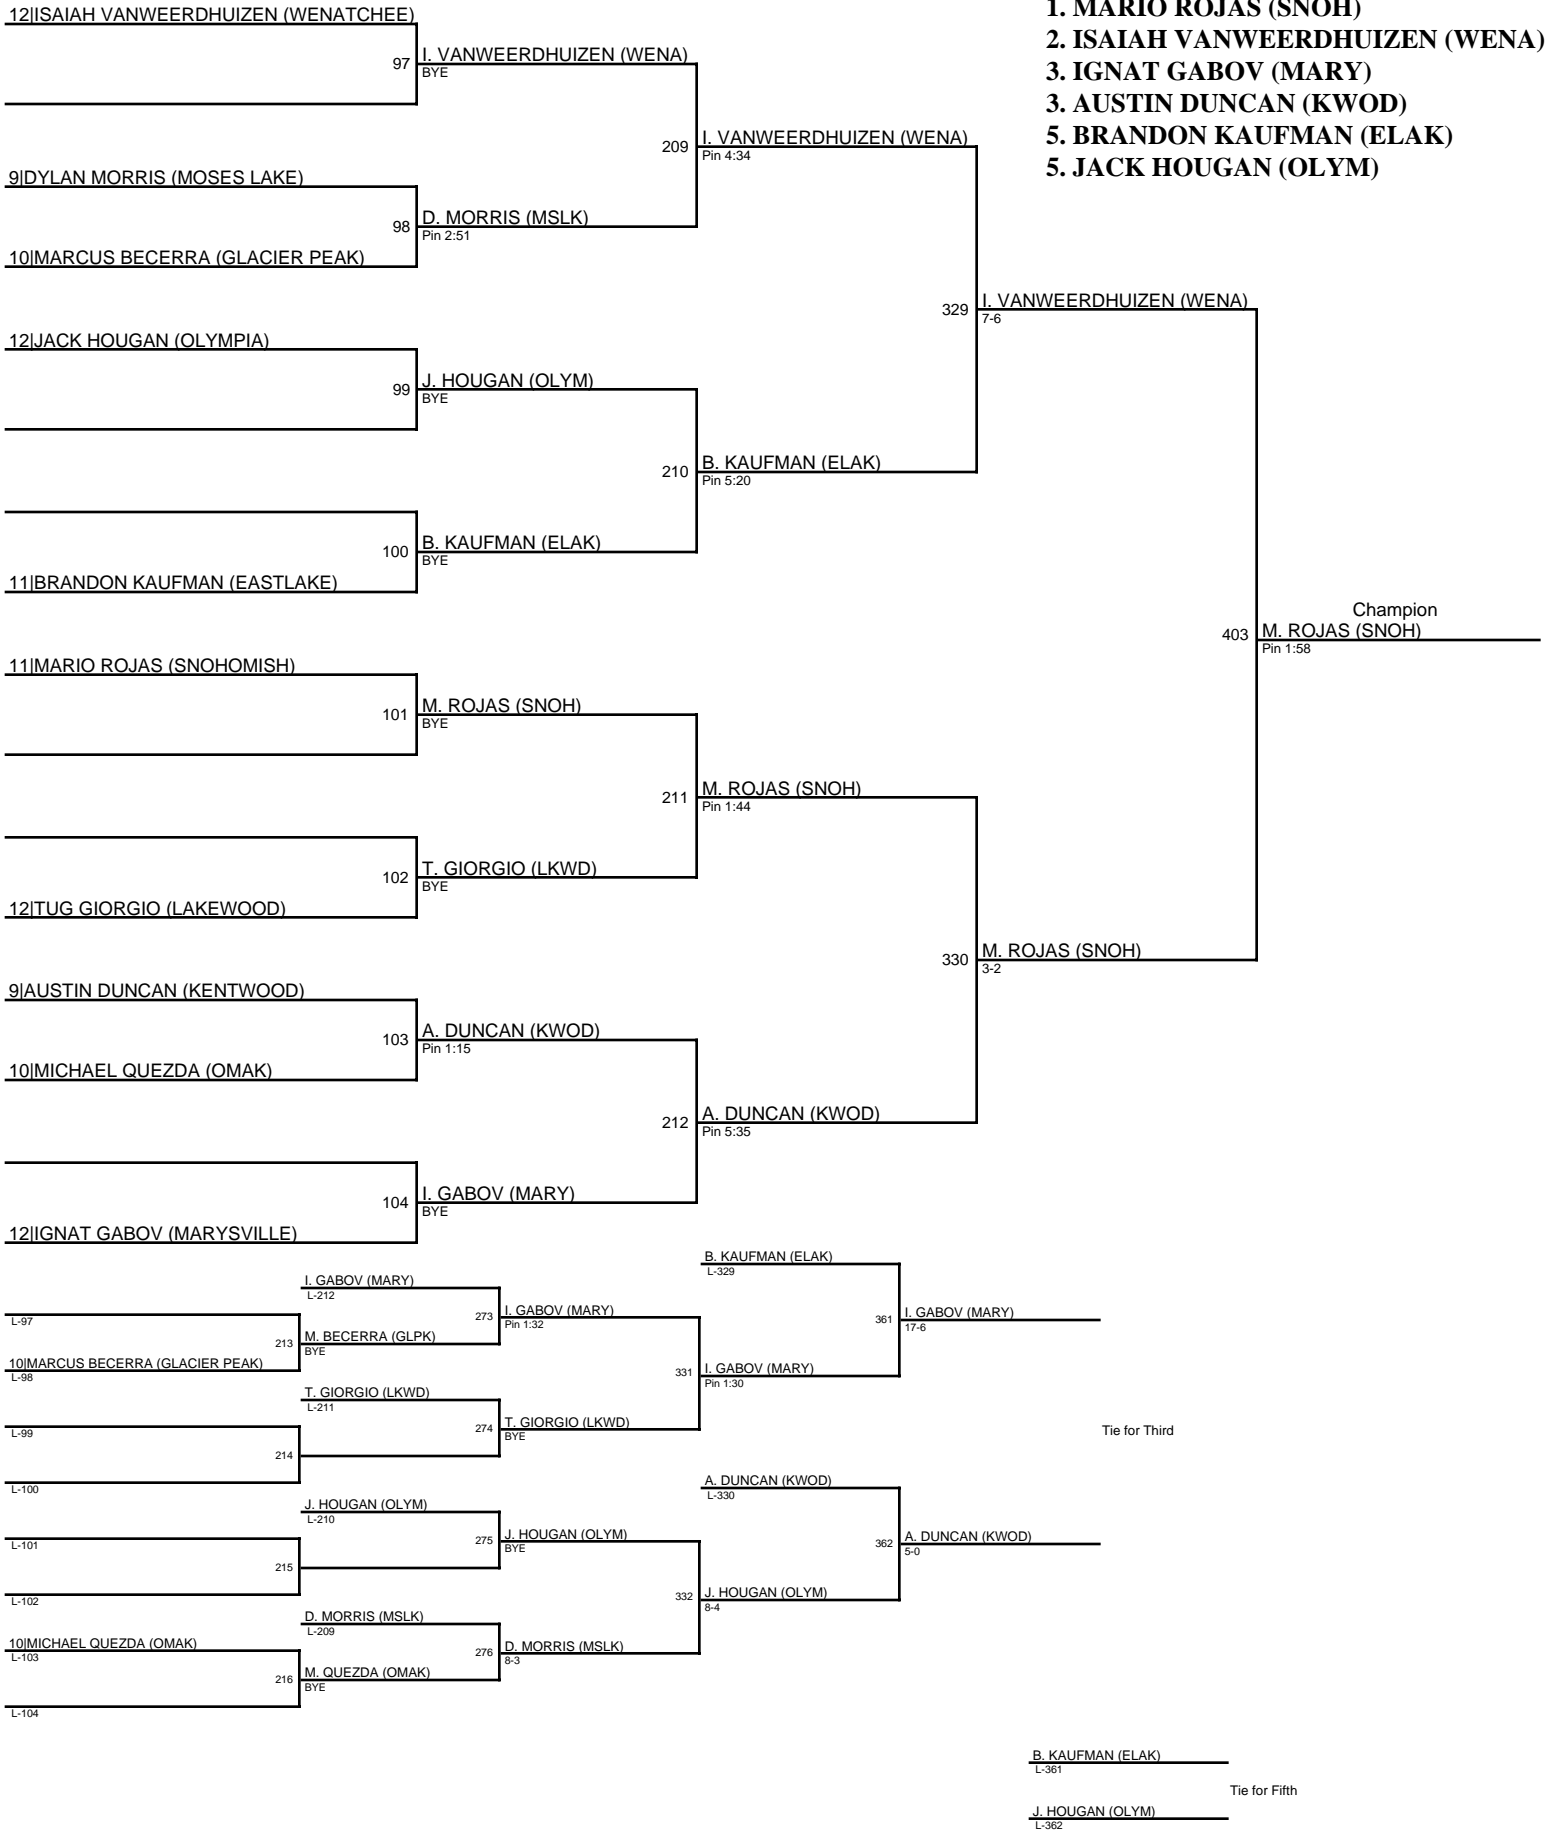

# 2013 Marysville Premier / 195

- 1. TRISTAN BAUS (SNOH)
- 2. JACOB CUTRELL (OMAK)
- 3. ERIC HARPER (ELAK)
- 3. TANNER HARTSOCH (OLYM)
- 5. JORDAN LACELLE (MSLK)
- 5. ISMAEL PEREZ (MARY)

J. LACELLE (MSLK) [L-359] Tie for Fifth  
 I. PEREZ (MARY) [L-360]

# 2013 Marysville Premier / 220

- 1. MARIO ROJAS (SNOH)
- 2. ISAAH VANWEERDHUIZEN (WENA)
- 3. IGNAT GABOV (MARY)
- 3. AUSTIN DUNCAN (KWOD)
- 5. BRANDON KAUFMAN (ELAK)
- 5. JACK HOUGAN (OLYM)