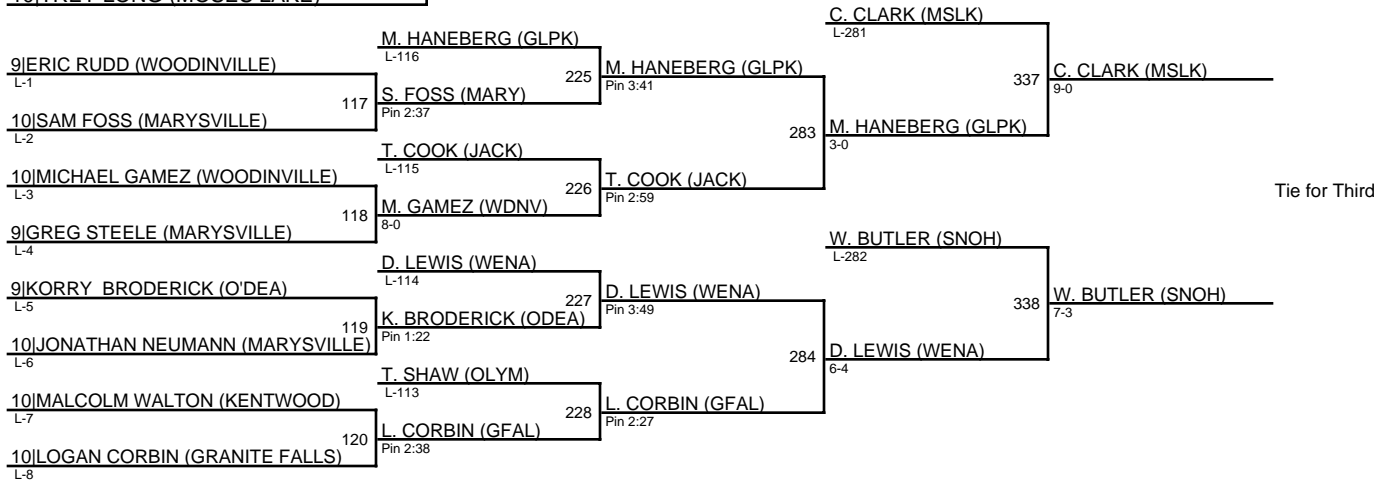

## 2013 Marysville Premier / 106

- 1. TREY LONG (MSLK)
- 2. JEREMY NYGARD (ARLG)
- 3. CLAYTON CLARK (MSLK)
- 3. WYATT BUTLER (SNOH)
- 5. MATS HANEBERG (GLPK)
- 5. DRAKE LEWIS (WENA)

M. HANEBERG (GLPK)  
 L-337  
 Tie for Fifth  
D. LEWIS (WENA)  
 L-338

## 2013 Marysville Premier / 120

- 1. CHASE CLASEN (MSLK)
- 2. WALKER MEYERS (KWOD)
- 3. JACOB COLE (STWD)
- 3. MITCHELL BARKER (INGL)
- 5. RYAN NASH (GFAL)
- 5. NOAH BOMAR (SNOH)