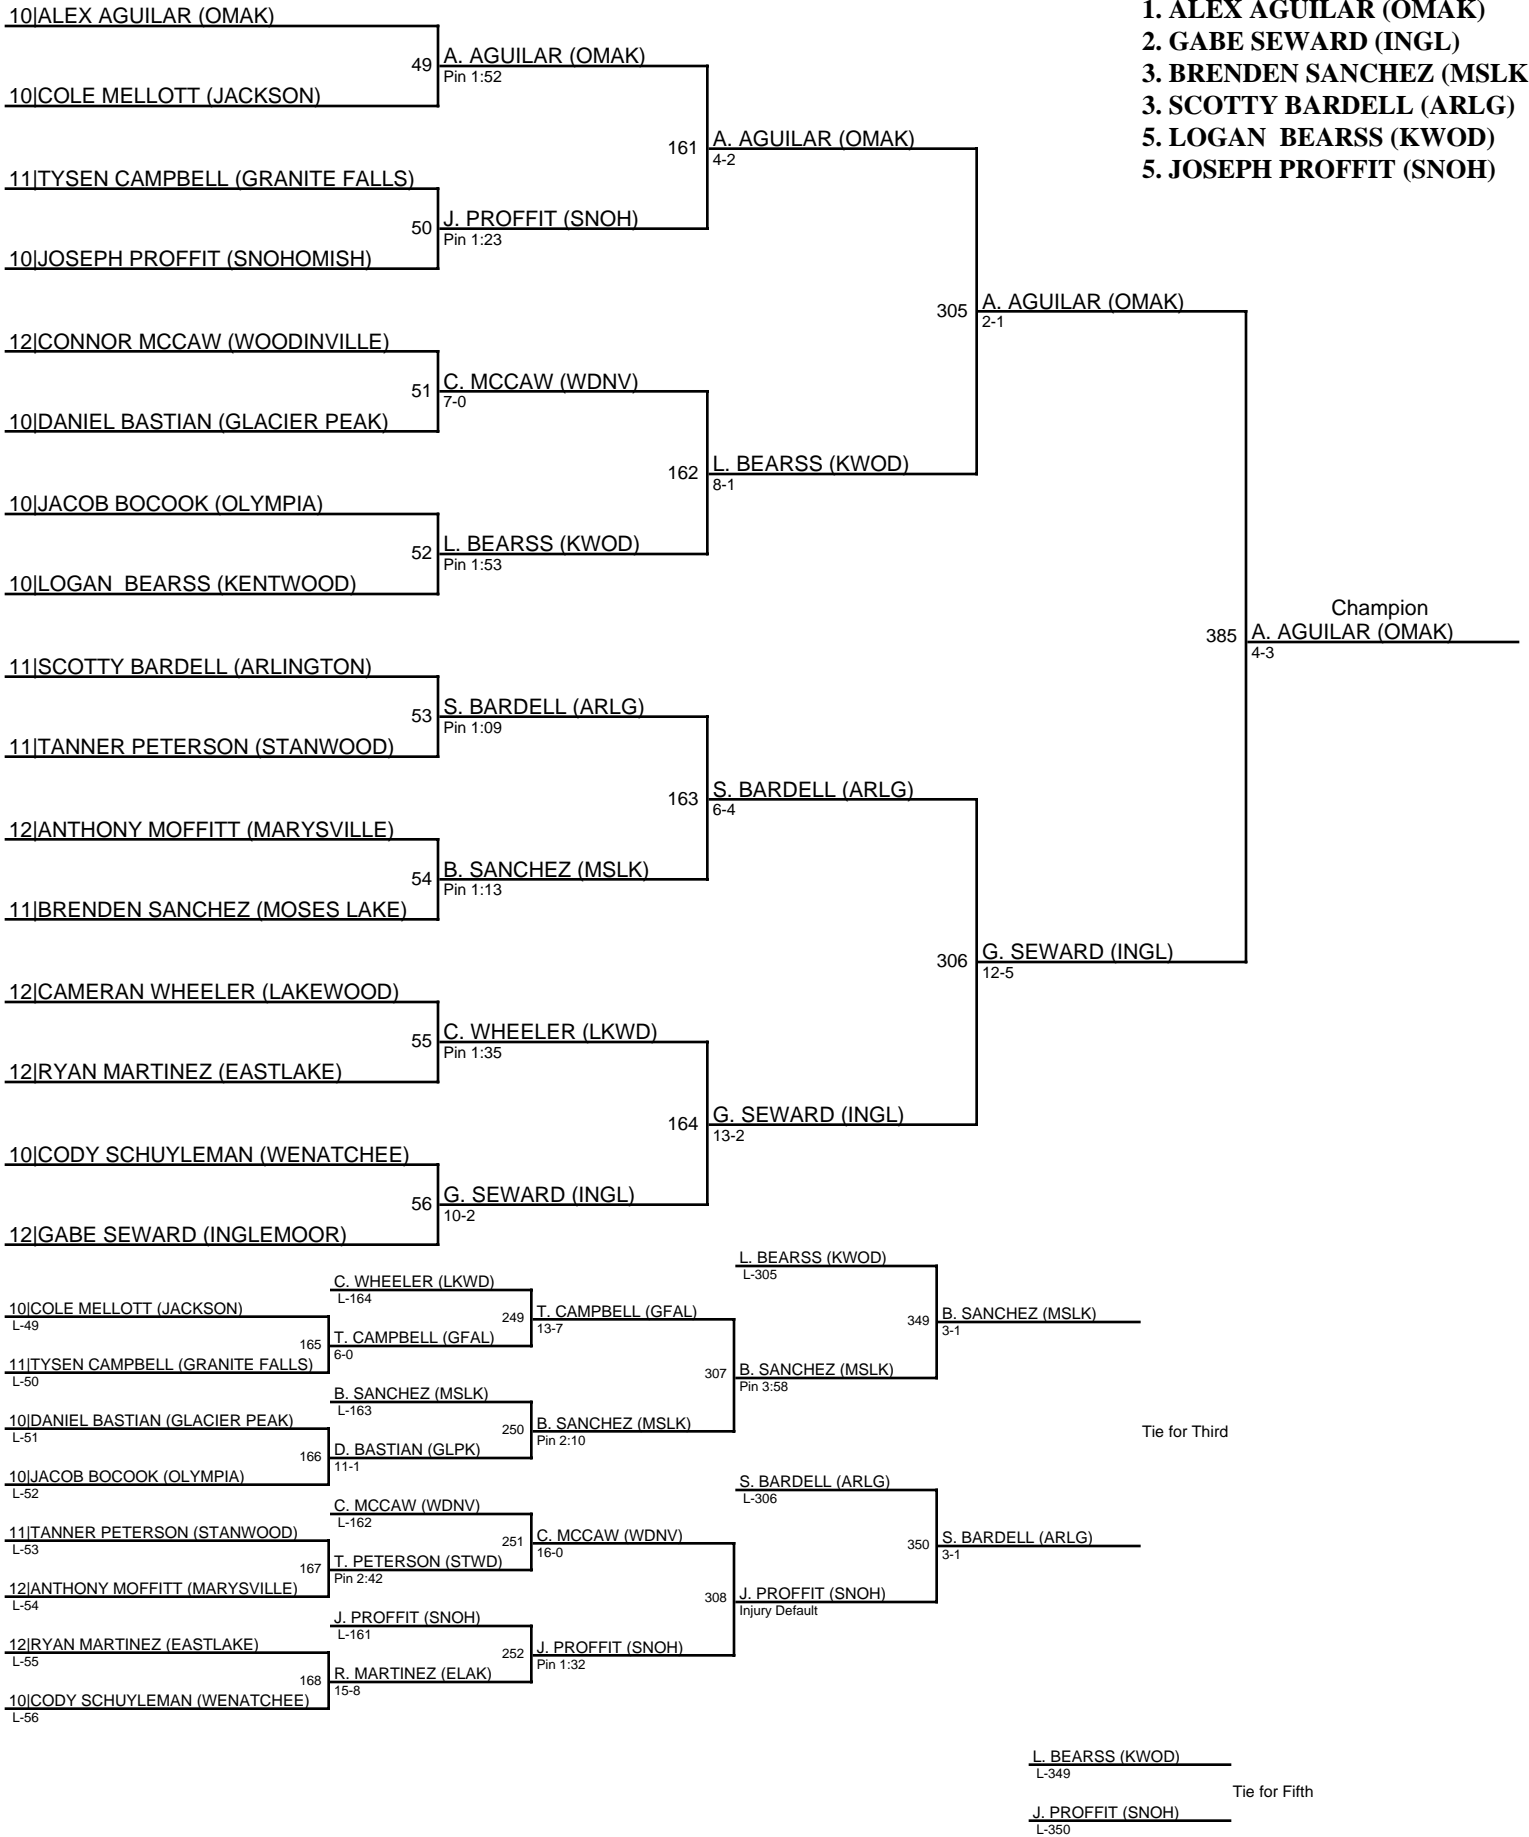

2013 Marysville Premier / 145

1. ALEX AGUILAR (OMAK)
2. GABE SEWARD (INGL)
3. BRENDEN SANCHEZ (MSLK)
3. SCOTTY BARDELL (ARLG)
5. LOGAN BEARSS (KWOD)
5. JOSEPH PROFFIT (SNOH)