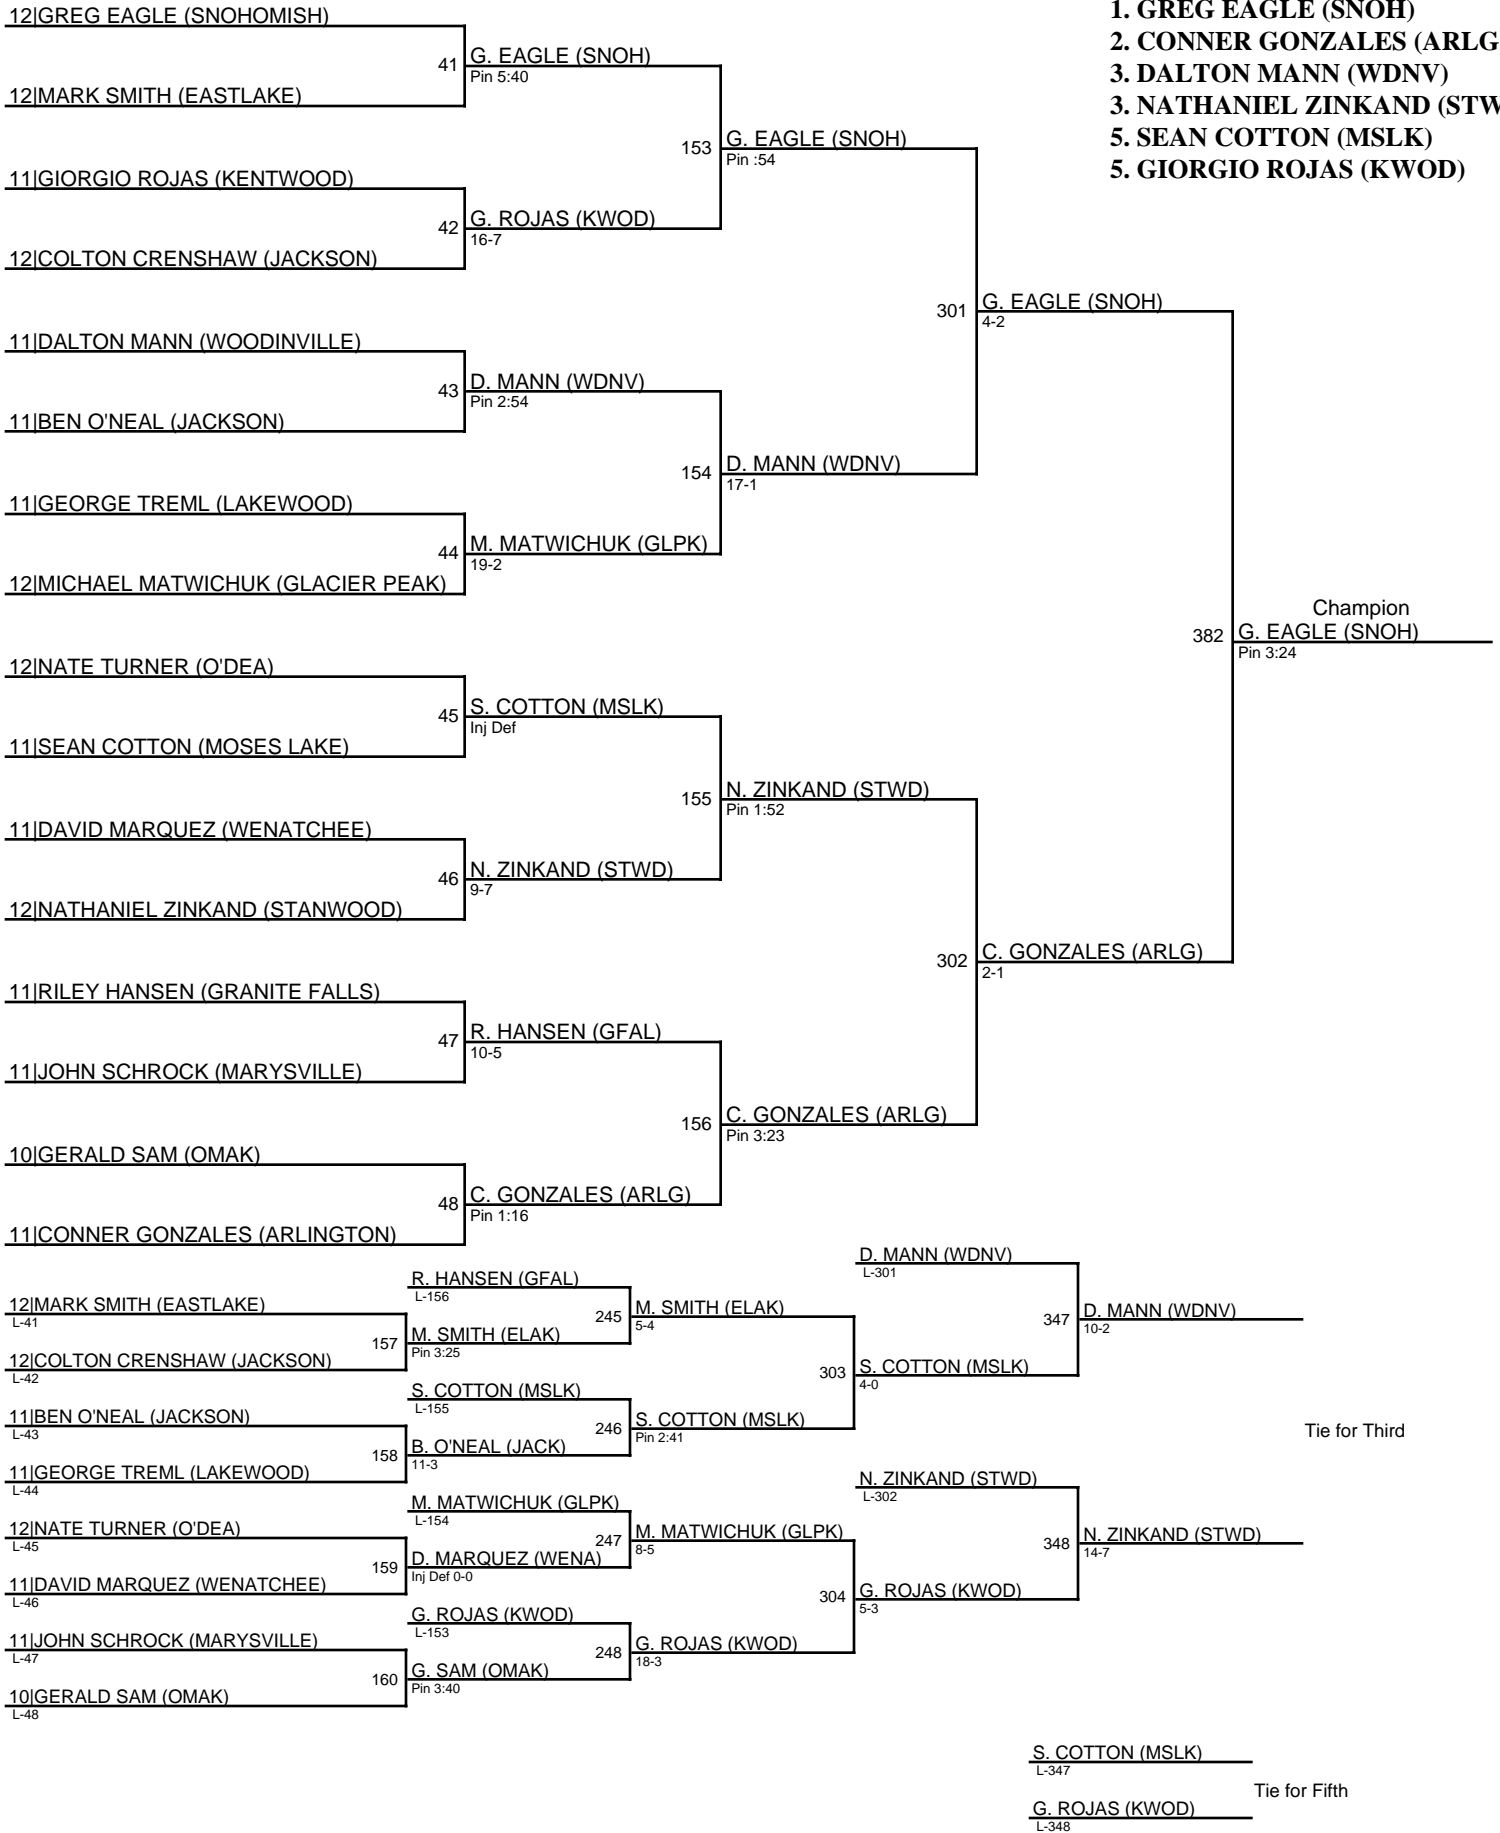

2013 Marysville Premier / 138

1. GREG EAGLE (SNOH)
2. CONNER GONZALES (ARLG)
3. DALTON MANN (WDNV)
3. NATHANIEL ZINKAND (STWD)
5. SEAN COTTON (MSLK)
5. GIORGIO ROJAS (KWOD)