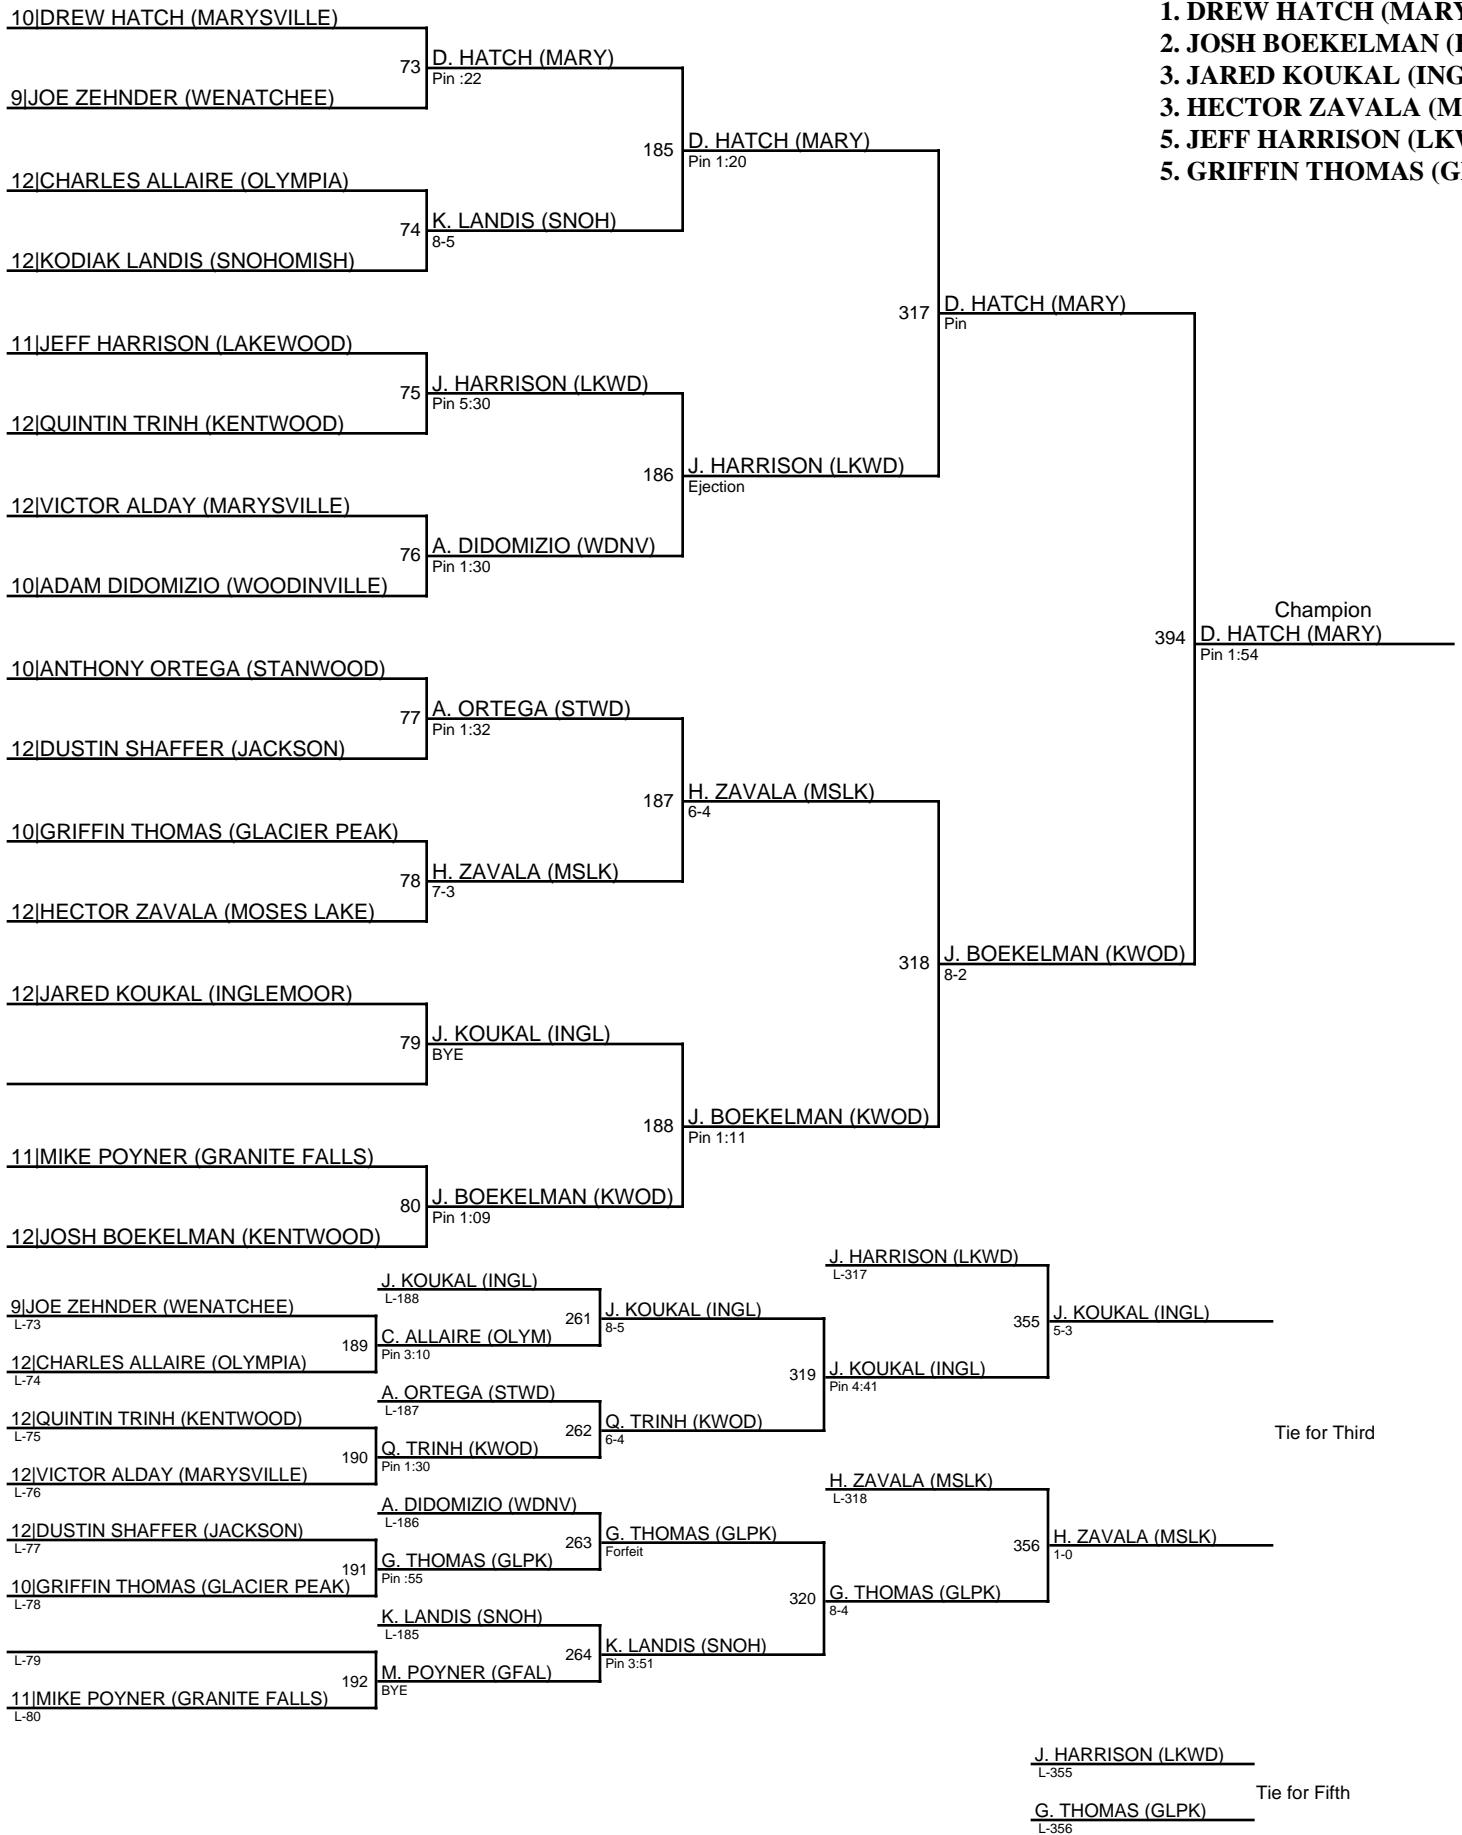

2013 Marysville Premier / 170

1. DREW HATCH (MARY)
2. JOSH BOEKELMAN (KWOD)
3. JARED KOUKAL (INGL)
3. HECTOR ZAVALA (MSLK)
5. JEFF HARRISON (LKWD)
5. GRIFFIN THOMAS (GLPK)