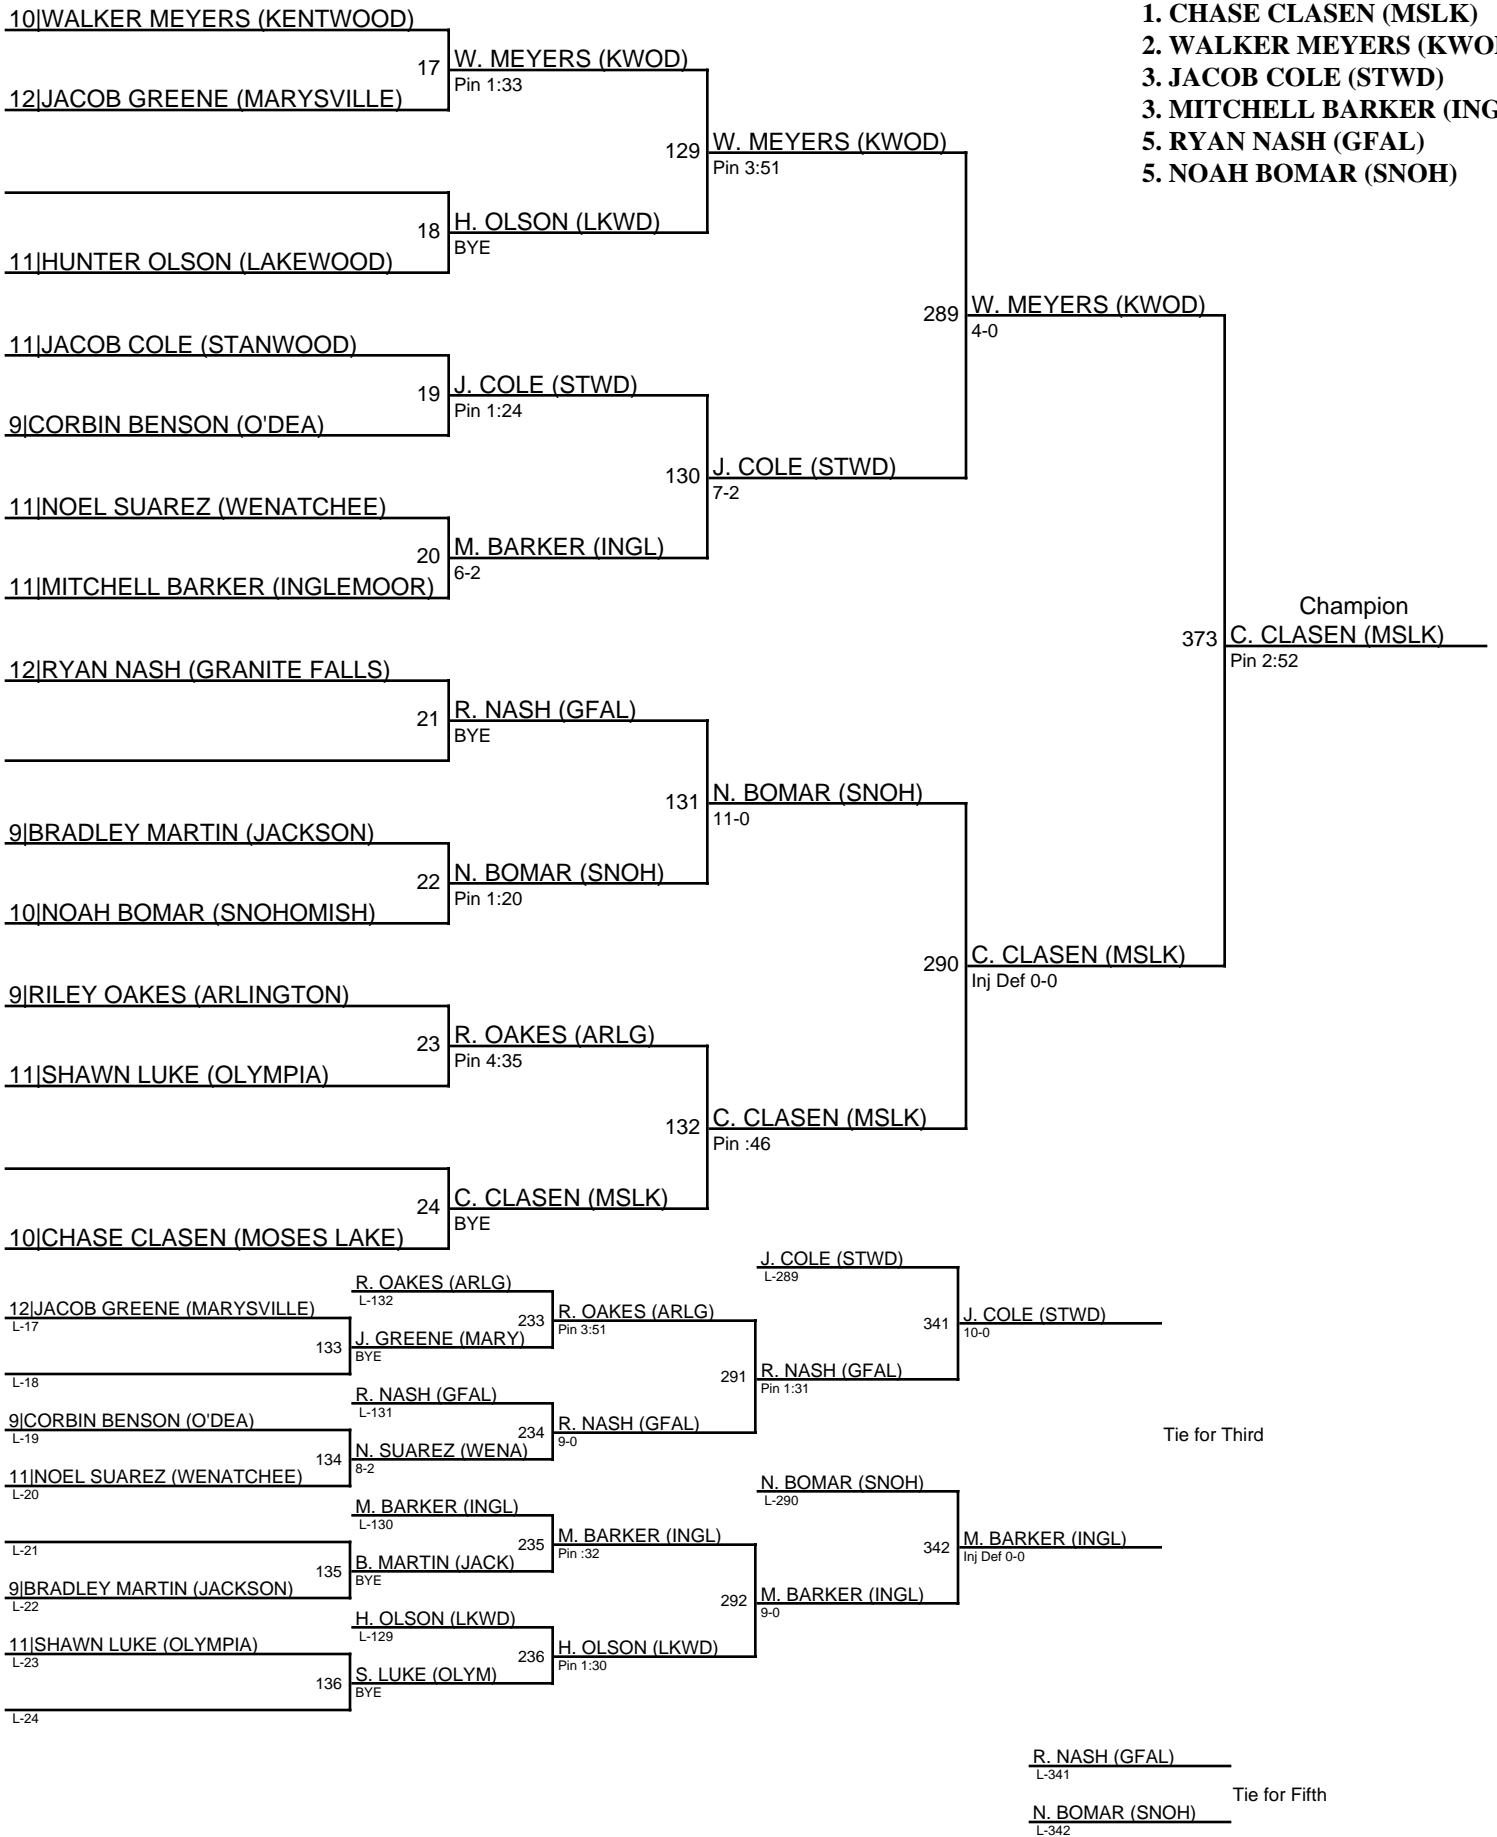

## 2013 Marysville Premier / 106

- 1. TREY LONG (MSLK)
- 2. JEREMY NYGARD (ARLG)
- 3. CLAYTON CLARK (MSLK)
- 3. WYATT BUTLER (SNOH)
- 5. MATS HANEBERG (GLPK)
- 5. DRAKE LEWIS (WENA)

M. HANEBERG (GLPK)  
 L-337  
 Tie for Fifth  
D. LEWIS (WENA)  
 L-338

## 2013 Marysville Premier / 120

- 1. CHASE CLASEN (MSLK)
- 2. WALKER MEYERS (KWOD)
- 3. JACOB COLE (STWD)
- 3. MITCHELL BARKER (INGL)
- 5. RYAN NASH (GFAL)
- 5. NOAH BOMAR (SNOH)