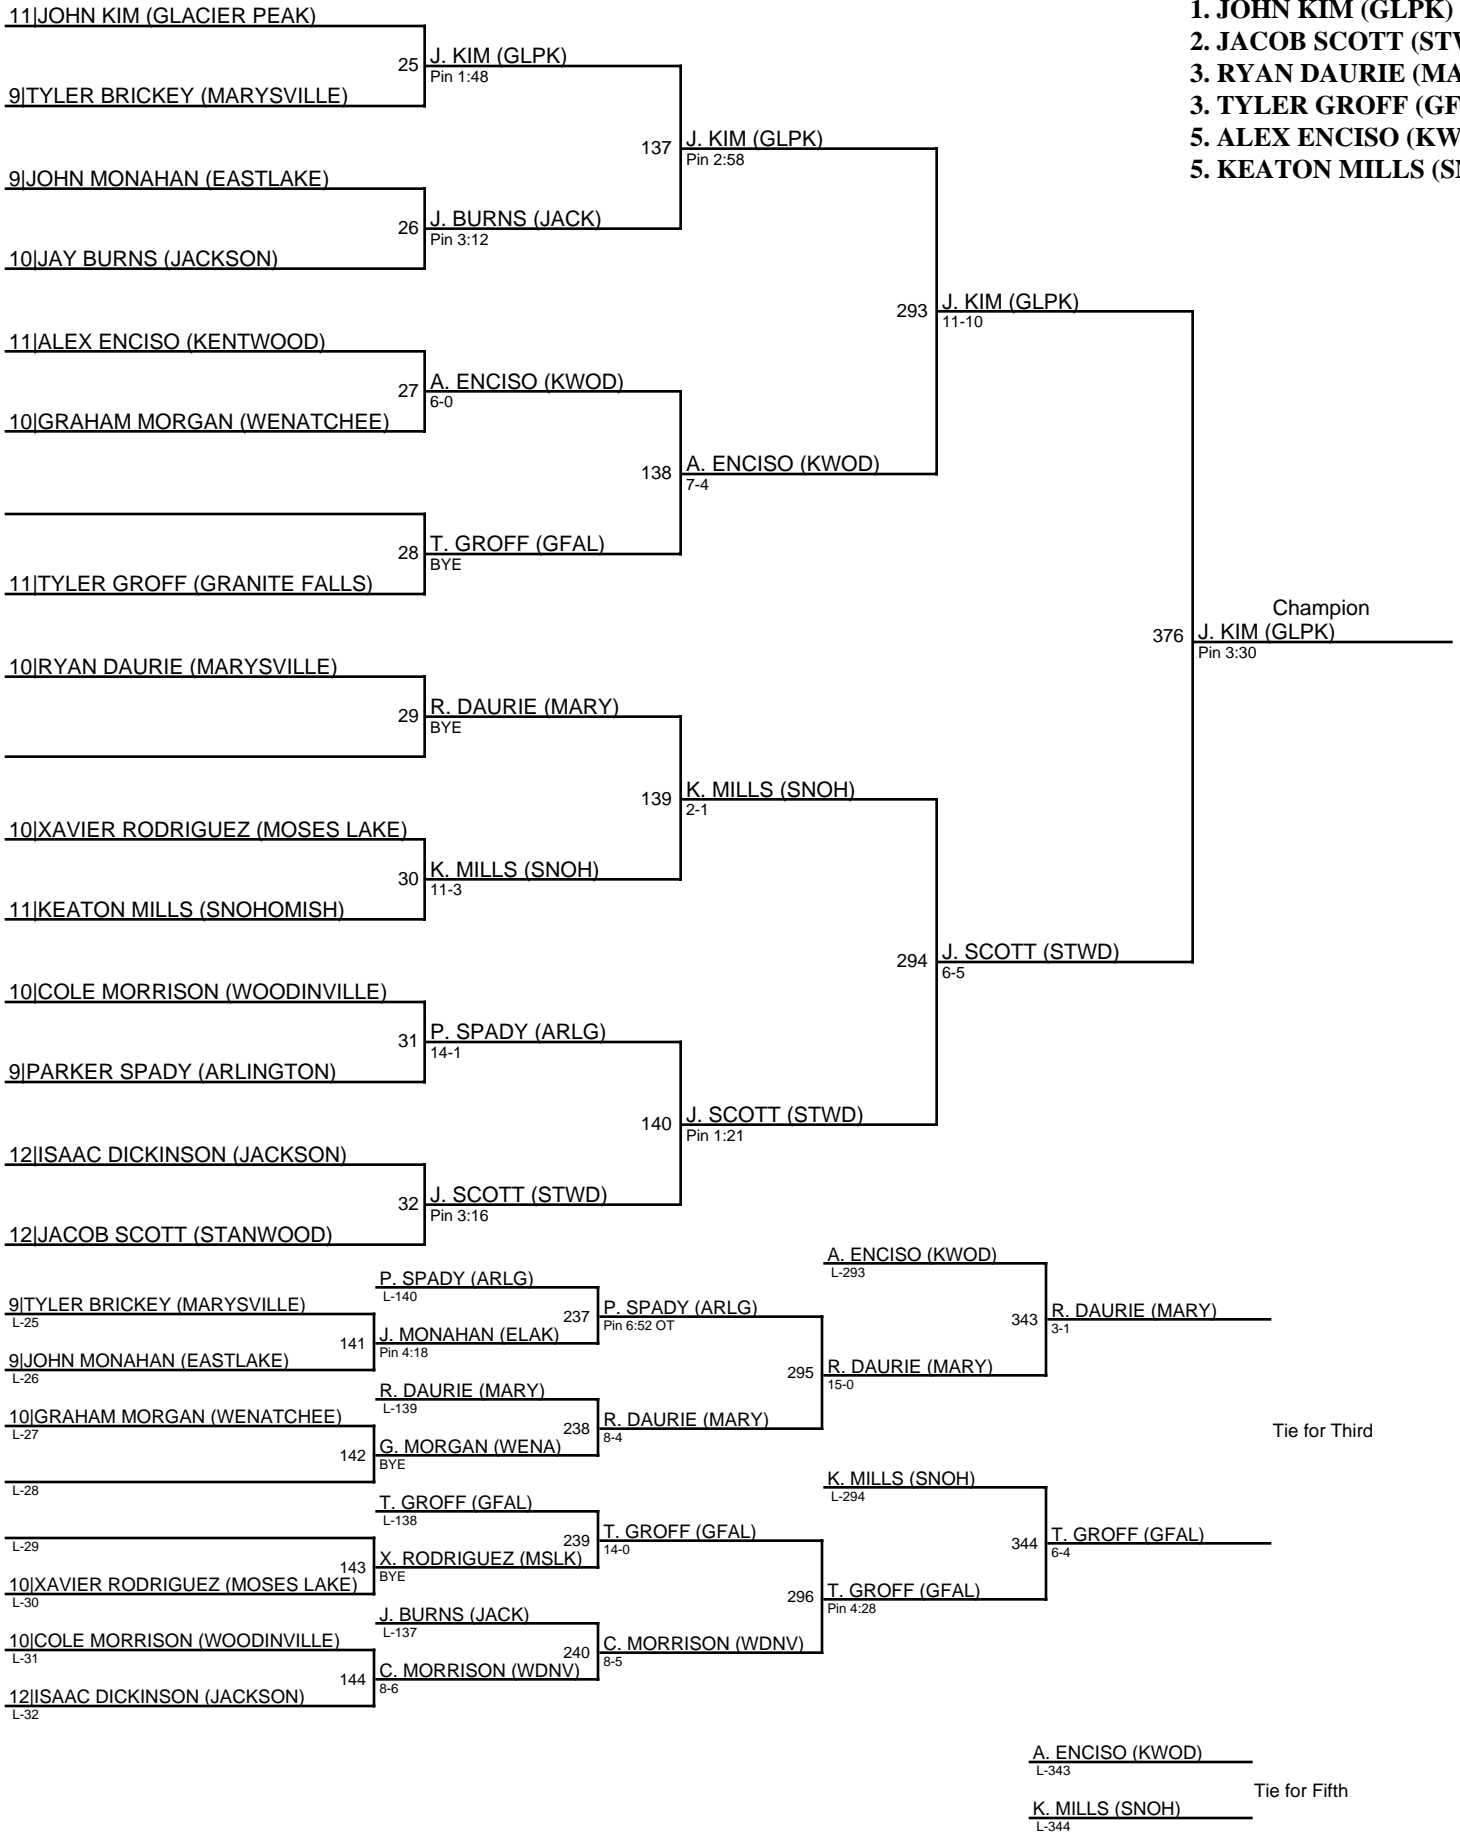

2013 Marysville Premier / 126

1. JOHN KIM (GLPK)
2. JACOB SCOTT (STWD)
3. RYAN DAURIE (MARY)
3. TYLER GROFF (GFAL)
5. ALEX ENCISO (KWOD)
5. KEATON MILLS (SNOH)