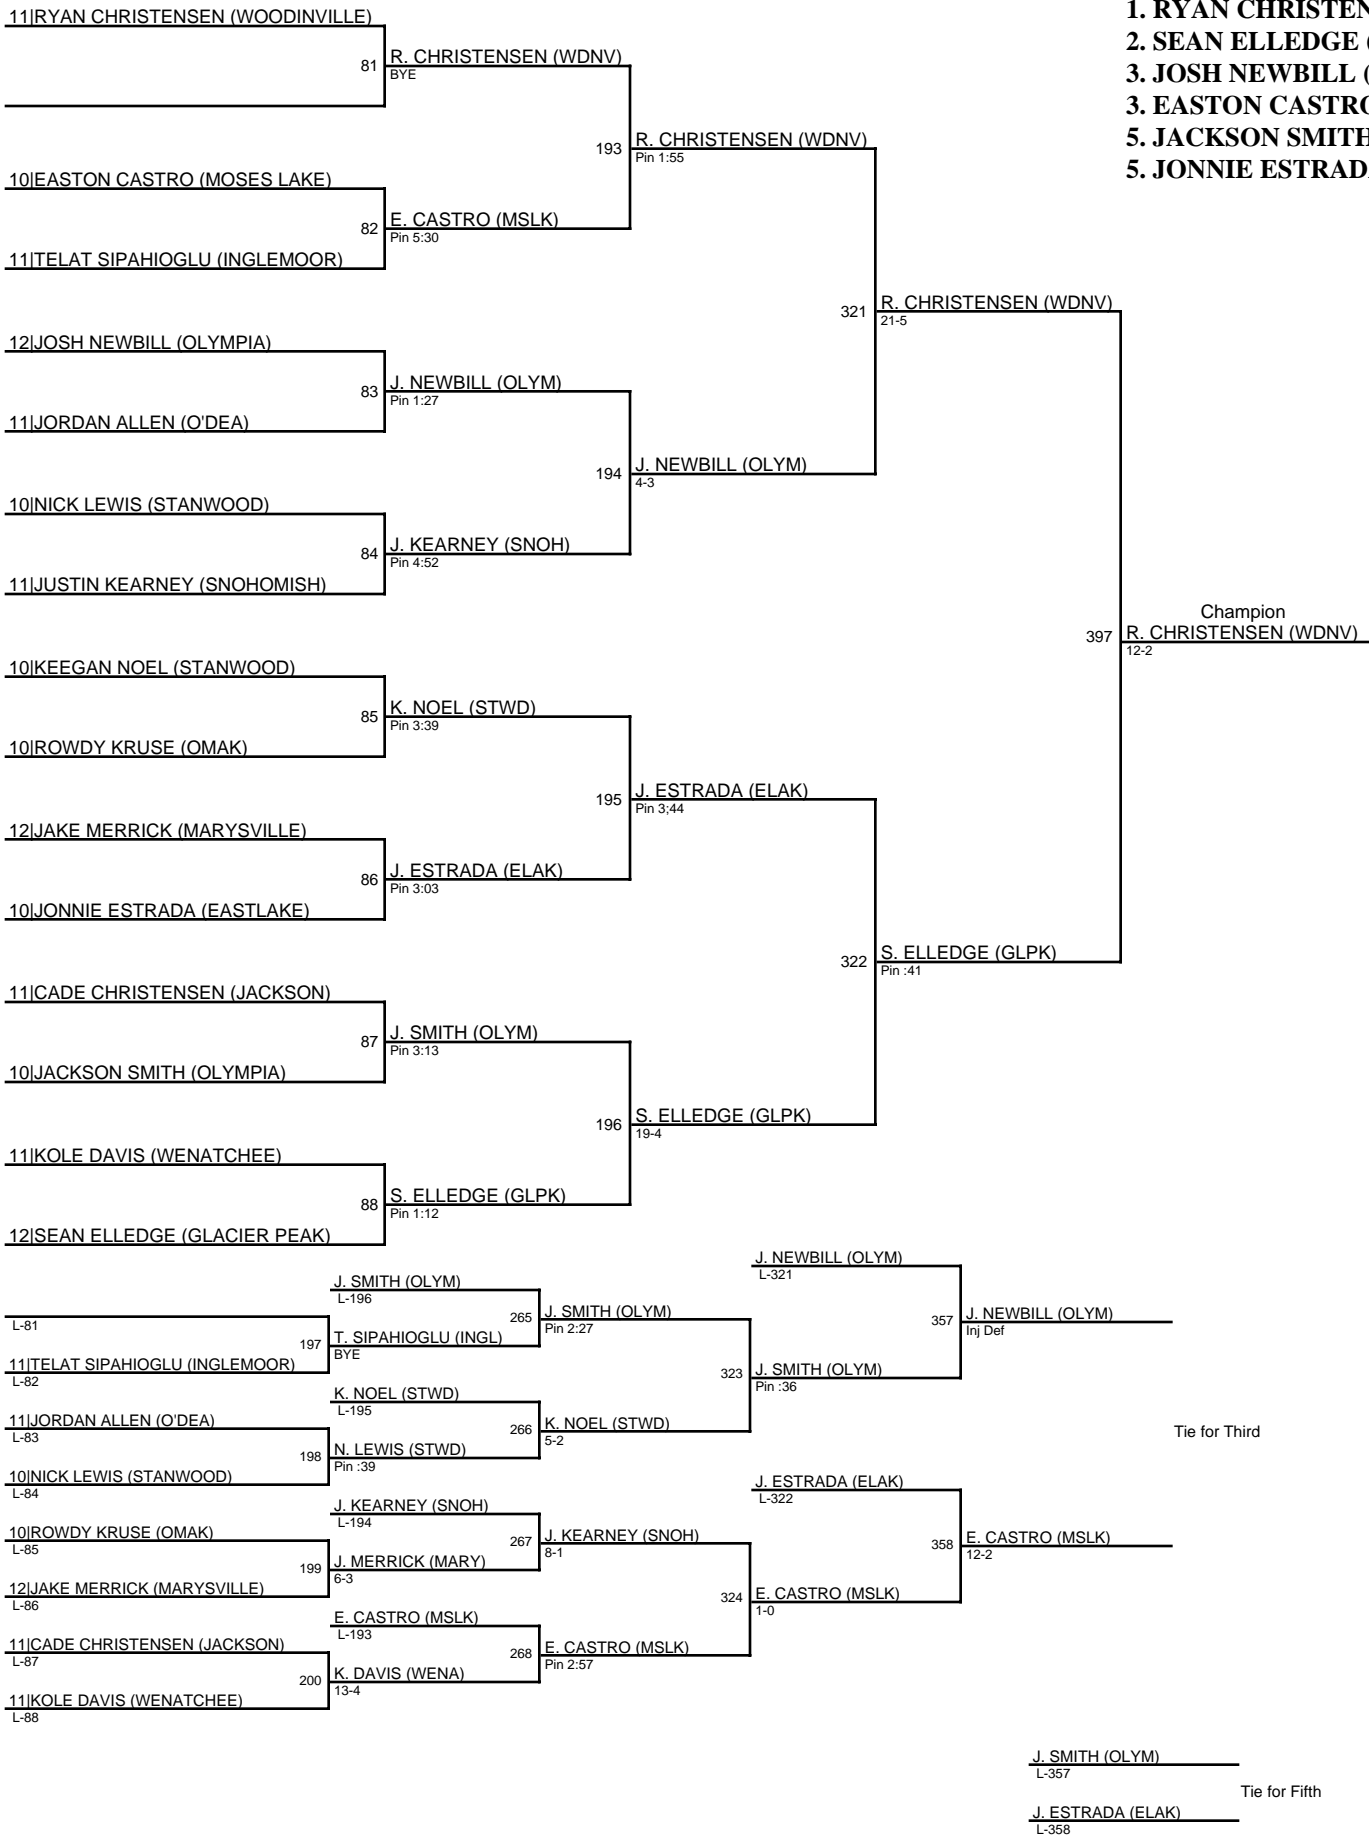

2013 Marysville Premier / 182

1. RYAN CHRISTENSEN (WDNV)
2. SEAN ELLEDGE (GLPK)
3. JOSH NEWBILL (OLYM)
3. EASTON CASTRO (MSLK)
5. JACKSON SMITH (OLYM)
5. JONNIE ESTRADA (ELAK)