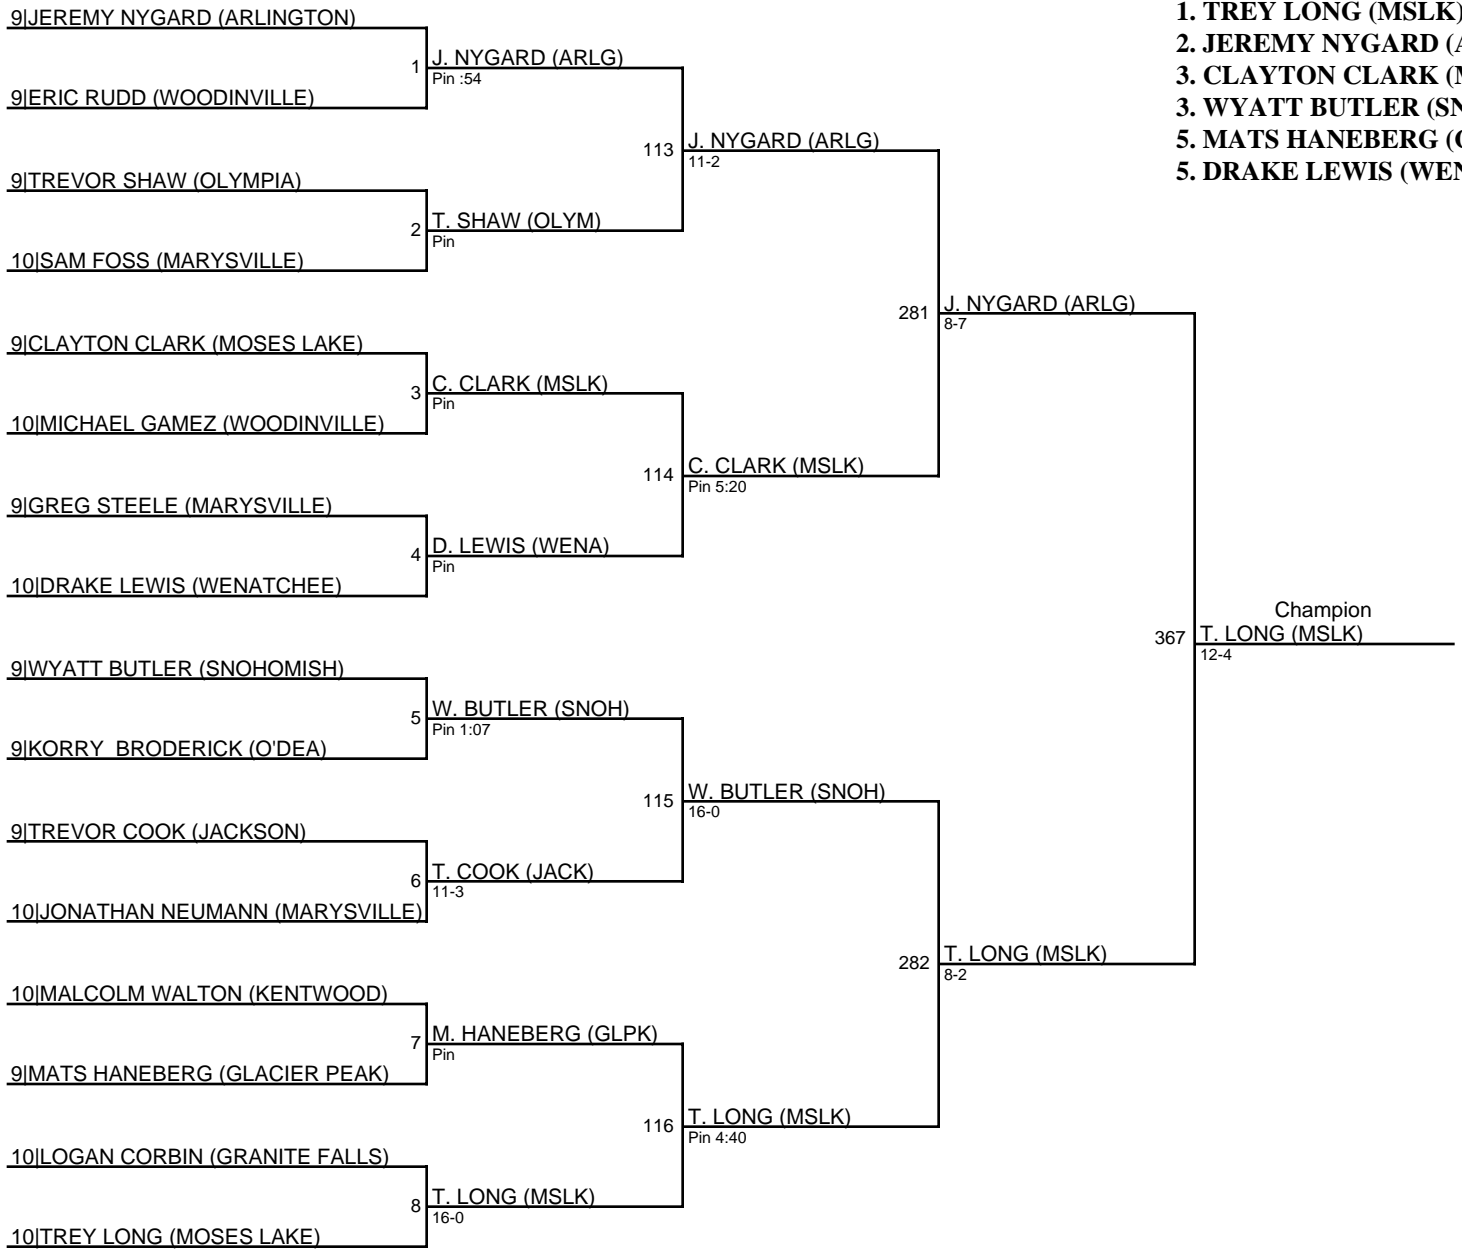

## 2013 Marysville Premier / 106

- 1. TREY LONG (MSLK)
- 2. JEREMY NYGARD (ARLG)
- 3. CLAYTON CLARK (MSLK)
- 3. WYATT BUTLER (SNOH)
- 5. MATS HANEBERG (GLPK)
- 5. DRAKE LEWIS (WENA)

M. HANEBERG (GLPK)  
 L-337  
 Tie for Fifth  
D. LEWIS (WENA)  
 L-338

## 2013 Marysville Premier / 120

- 1. CHASE CLASEN (MSLK)
- 2. WALKER MEYERS (KWOD)
- 3. JACOB COLE (STWD)
- 3. MITCHELL BARKER (INGL)
- 5. RYAN NASH (GFAL)
- 5. NOAH BOMAR (SNOH)