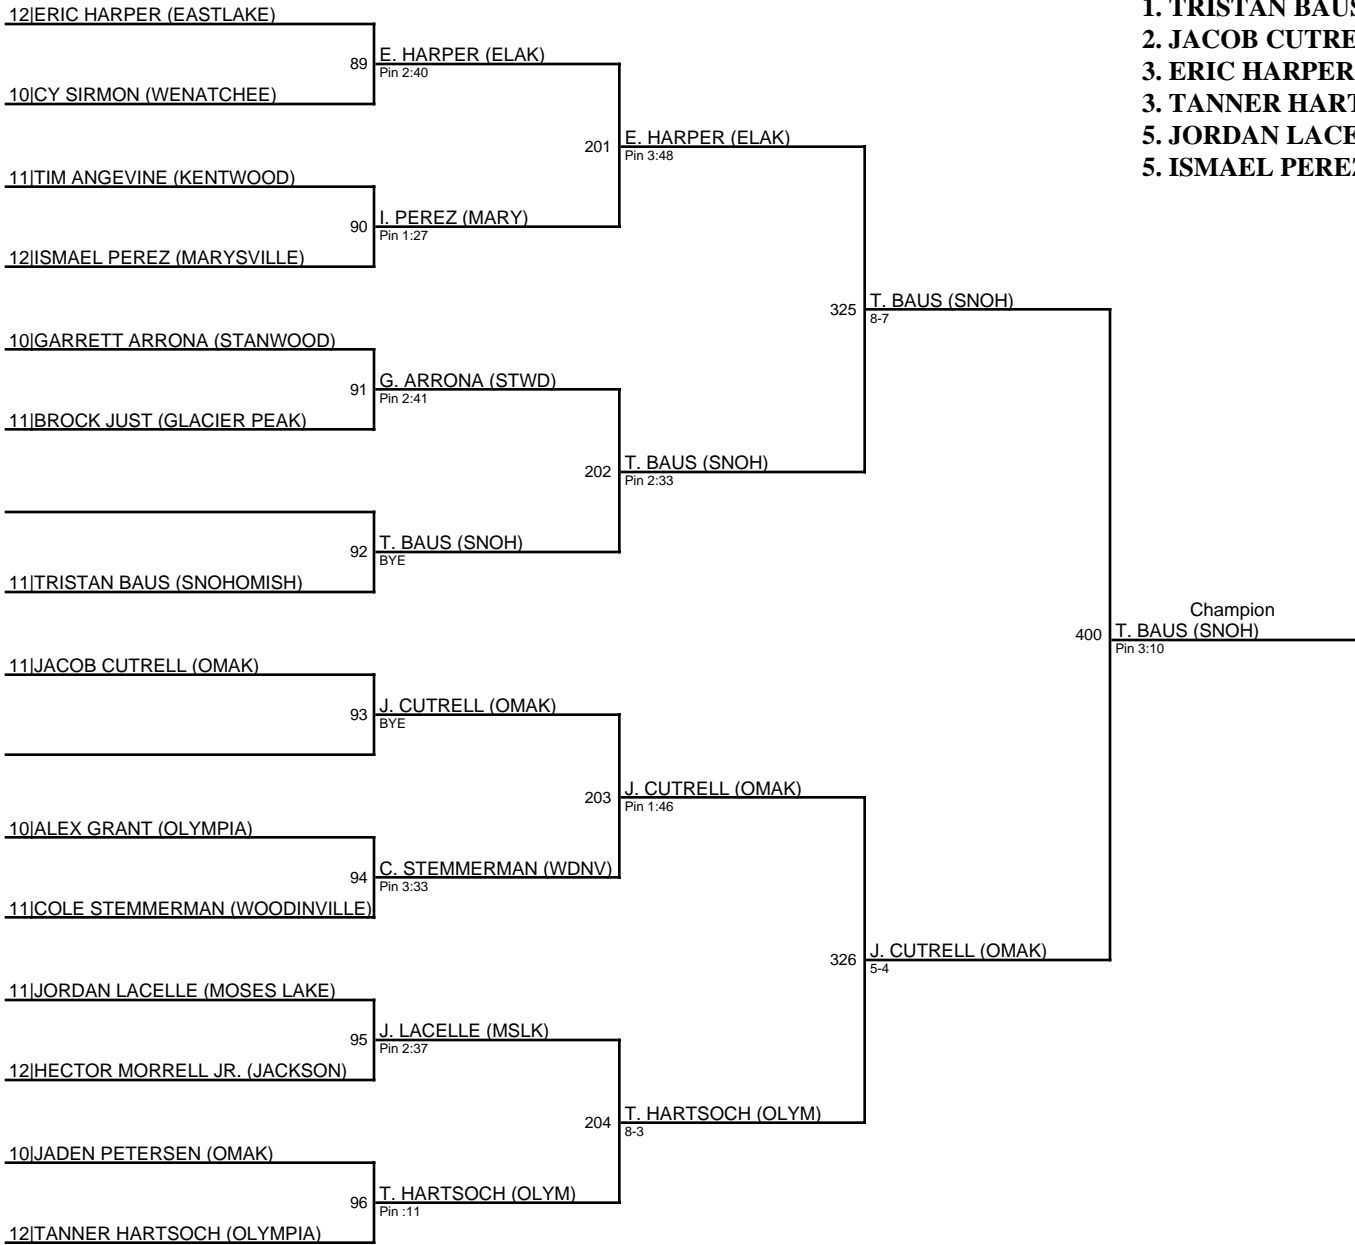

2013 Marysville Premier / 195

1. TRISTAN BAUS (SNOH)
2. JACOB CUTRELL (OMAK)
3. ERIC HARPER (ELAK)
3. TANNER HARTSOCH (OLYM)
5. JORDAN LACELLE (MSLK)
5. ISMAEL PEREZ (MARY)

J. LACELLE (MSLK) [L-359] Tie for Fifth
I. PEREZ (MARY) [L-360]