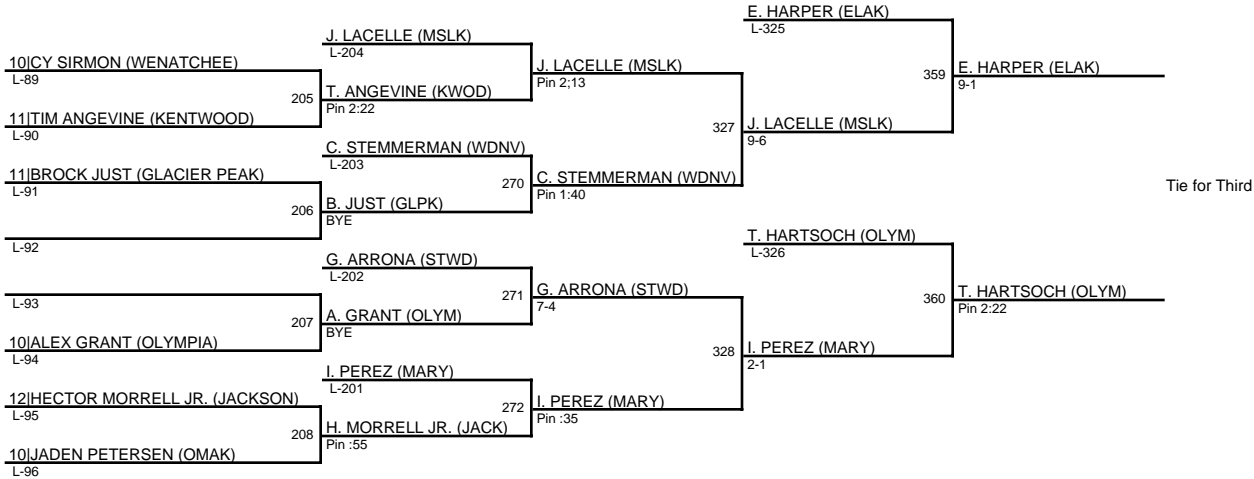

2013 Marysville Premier / 195

1. TRISTAN BAUS (SNOH)
2. JACOB CUTRELL (OMAK)
3. ERIC HARPER (ELAK)
3. TANNER HARTSOCH (OLYM)
5. JORDAN LACELLE (MSLK)
5. ISMAEL PEREZ (MARY)

J. LACELLE (MSLK) [L-359] Tie for Fifth
I. PEREZ (MARY) [L-360]