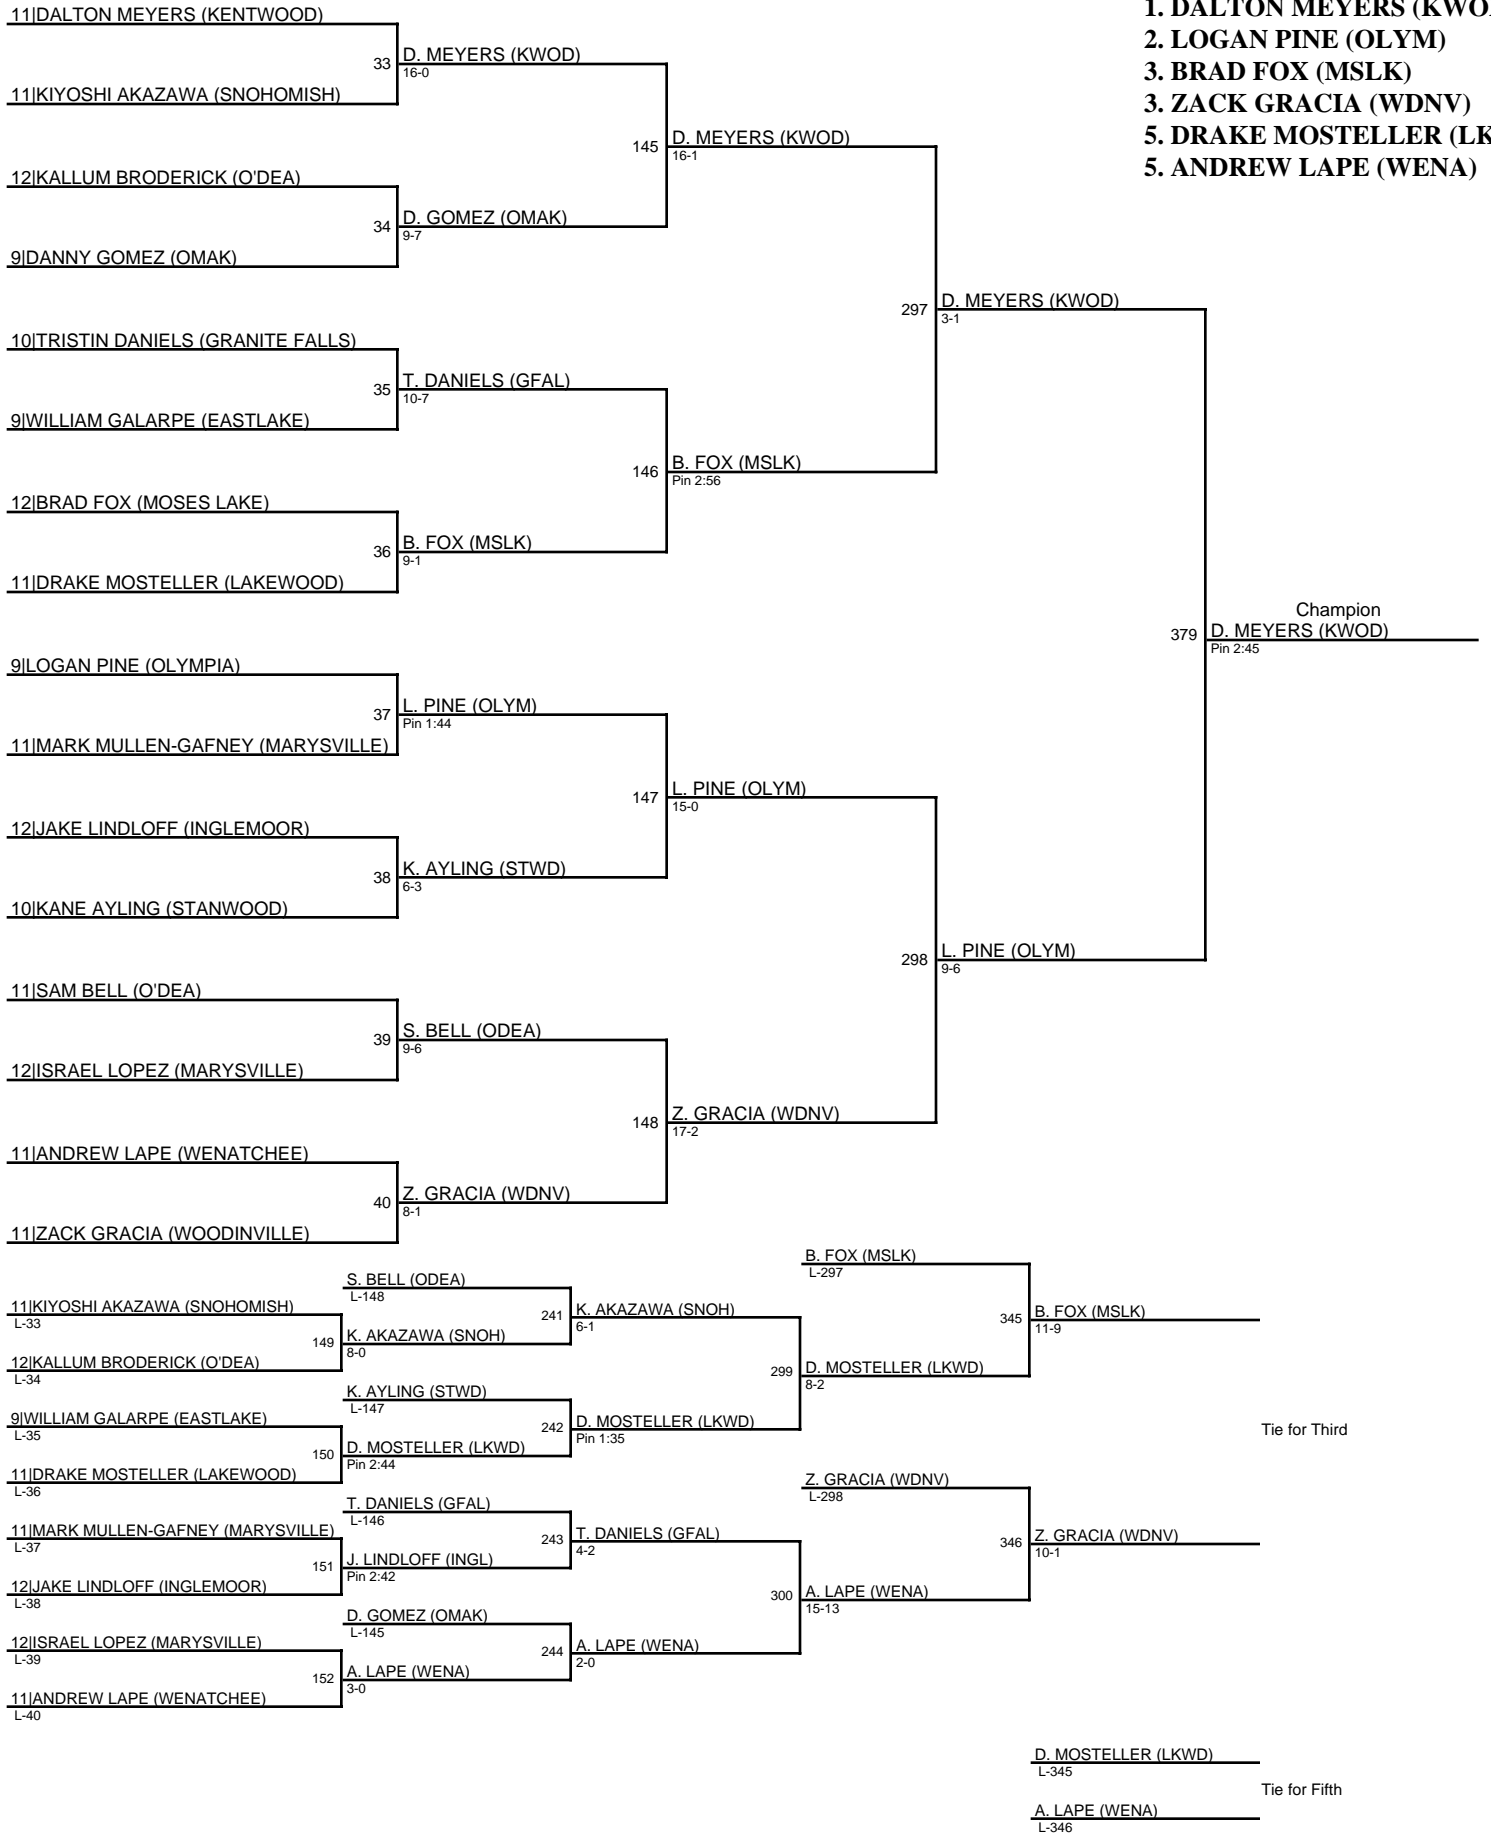

2013 Marysville Premier / 132